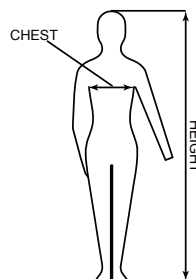

GB10/81851

GB04/61092

UK e-mail: info@nitritex.com
Tel: +44 (0) 1638 663338
Fax: +44 (0) 1638 668890
Nitritex Ltd, CB8 7YY, United Kingdom

MASTER CODE

S-BDFC

RE-ORDER CODE SIZE

S-BDFC-XS	XS
S-BDFC-S	S
S-BDFC-M	M
S-BDFC-L	L
S-BDFC-XL	XL
S-BDFC-XXL	XXL
S-BDFC-XXXL	XXXL
S-BDFC-XXXXL	XXXXL

PRODUCT ILLUSTRATION

- COLOUR:** White
- FEATURES:** Zip front with flap cover
Elasticated hood, back and cuffs
- MATERIAL:** CleanTough™ fabric
- SURFACE RESISTANCE:** Typical outside surface 4.4 x 10¹¹Ω
Typical inside surface 4.0 x 10⁹Ω
- PRINTING:** IPA-resistant ink ensures that bags can be wiped down with cleaning or sterilizing fluids without fear of cross-contamination from printing inks
- QUALITY SYSTEMS:** Manufactured in a facility holding ISO 9001:2008 certification
- STERILIZATION METHOD:** Gamma irradiation
- SAMPLING & INSPECTION:** In accordance with ISO 2859
- STORAGE INSTRUCTIONS:** Store in a dry, cool place (<40°C) away from direct sunlight
- BAR CODES:** Each size carries a unique bar code on the carton (ITF-14) to allow automatic data entry into Stock Control Systems
- LOT NUMBER:** This is shown on each individual bag and the carton to provide product traceability
- COMPATIBILITY:** ISO Class 4
- PACKAGING:** One coverall per sealed double plastic bag;
20 coveralls per carton liner;
One carton liner per carton (20 coveralls);
(XXXL & XXXXL 15 coveralls)

SIZE CHART:

SIZING TABLE cm (ft/in)

Size	CHEST	HEIGHT
XS	76-84 (30"-33")	158-164 (5'2"-5'4")
S	84-92 (33"-36")	164-170 (5'4"-5'6")
M	92-100 (36"-39")	170-176 (5'6"-5'9")
L	100-108 (39"-42")	176-182 (5'9"-6'0")
XL	108-116 (42"-45")	182-188 (6'0"-6'2")
XXL	116-124 (45"-48")	188-194 (6'2"-6'4")
XXXL	124-132 (48"-51")	194-200 (6'4"-6'6")
XXXXL	132-140 (51"-54")	200-206 (6'6"-6'8")